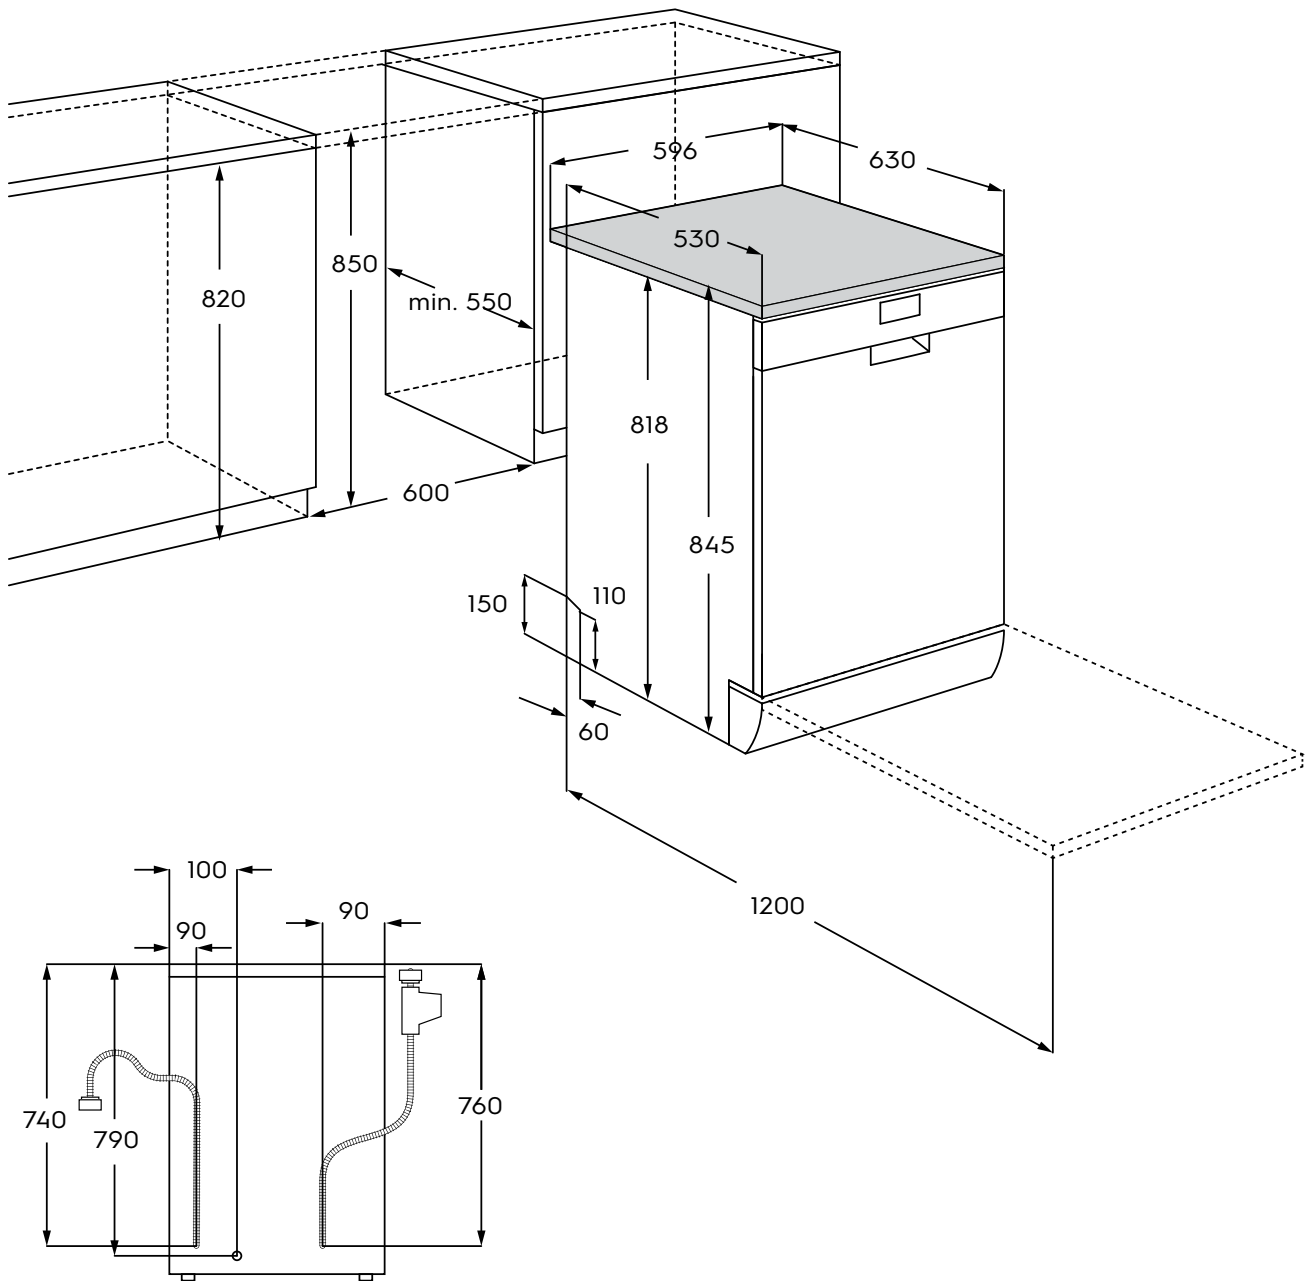

Dimension Guide

Freestanding Dishwasher

Model:
ESM48310SX

Dimensions			
	width	height	depth
Cut-out (mm)	600	820	550
Product (mm)	596	818	630

Please note! Dimensions to be used as a guide only. All customers MUST refer to the user manual supplied with the product for detailed installation instructions.
© 2022 Electrolux S.E.A PTE. LTD. E_DIM_ESM48310SX_Dim_Mar22