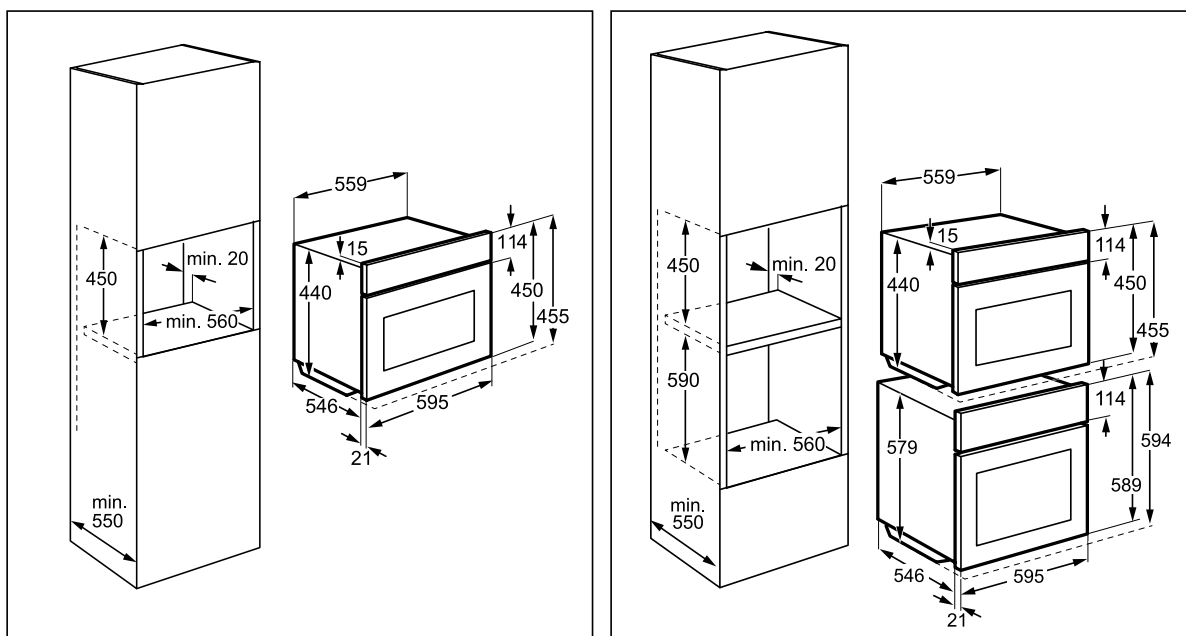

Dimension Guide

Built-in Combi Microwave Oven

Model:
KVLBE00X

Dimensions

	width	height	depth
Cut-out (mm)	560	460	550
Product (mm)	595	455	567

Please note! Dimensions to be used as a guide only. All customers MUST refer to the user manual supplied with the product for detailed installation instructions.
© 2023 Electrolux S.E.A PTE. LTD. ELX_DIM_KVLBE00X_Nov23