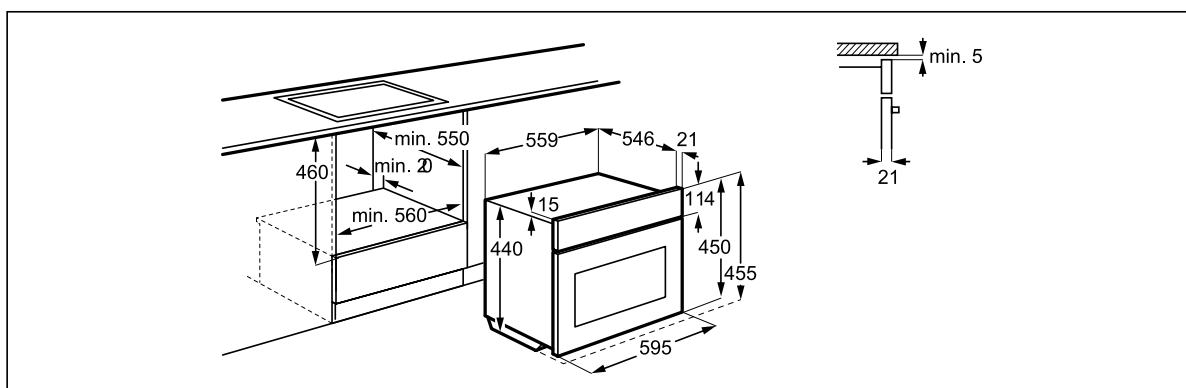

Dimension Guide

Built-in Combi Microwave Oven

Model:
KVLBE00X

Dimensions

	width	height	depth
Cut-out (mm)	560	460	550
Product (mm)	595	455	567

Please note! Dimensions to be used as a guide only. All customers MUST refer to the user manual supplied with the product for detailed installation instructions.
© 2023 Electrolux S.E.A PTE. LTD. ELX_DIM_KVLBE00X_Nov23