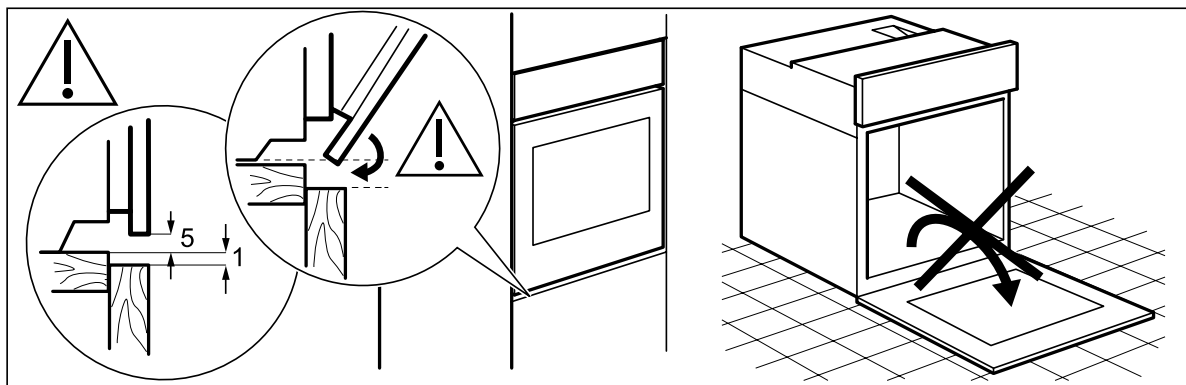

Dimension Guide

Built-in Combi Microwave Oven

Model:
KVLBE00X

Dimensions

	width	height	depth
Cut-out (mm)	560	460	550
Product (mm)	595	455	567

Please note! Dimensions to be used as a guide only. All customers MUST refer to the user manual supplied with the product for detailed installation instructions.
© 2023 Electrolux S.E.A PTE. LTD. ELX_DIM_KVLBE00X_Nov23