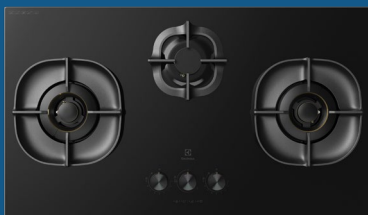

### EHG9351BC

90cm UltimateTaste 700  
3 cooking zones

- StepFlame delivers precise heat control to help you perfect a variety of techniques and dishes.
- FlameShield improves efficiency and results.
- Easy installation into existing kitchen counter cut-outs without additional modifications.
- Intense 5.2kW burner to lock in flavours.
- Dimensions (mm) : 130 (H) x 900 (W) x 520 (D)