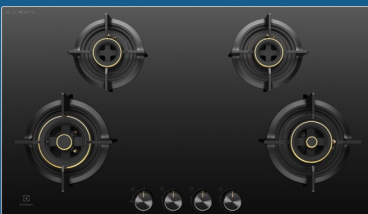

### EHG9351BC

90cm UltimateTaste 700  
3 cooking zones

- StepFlame delivers precise heat control to help you perfect a variety of techniques and dishes.
- FlameShield improves efficiency and results.
- Easy installation into existing kitchen counter cut-outs without additional modifications.
- Intense 5.2kW burner to lock in flavours.
- Dimensions (mm) : 130 (H) x 900 (W) x 520 (D)

### EHG9530BC

90cm UltimateTaste 300  
5 cooking zones

- Full Brass Burner : Brass burners to sear, simmer and pan fry.
- Mini triple-ring burner for intense, even heat Distribution.
- DualFlame provides the heat to simmer or stir-fry.
- Blue flame burns efficiently to lower energy cost.
- Dimensions (mm) : 130 (H) x 900 (W) x 520 (D)

### EHG9430BCI

90cm UltimateTaste 300  
4 cooking zones

- Full Brass Burner : Brass burners to sear, simmer and pan fry.
- Mini triple-ring burner for intense, even heat Distribution.
- DualFlame provides the heat to simmer or stir-fry.
- Blue flame burns efficiently to lower energy cost.
- Dimensions (mm) : 130 (H) x 900 (W) x 520 (D)

### EHG9430BCD

90cm UltimateTaste 300  
4 cooking zones

- Full Brass Burner : Brass burners to sear, simmer and pan fry.
- Mini triple-ring burner for intense, even heat Distribution.
- DualFlame provides the heat to simmer or stir-fry.
- Blue flame burns efficiently to lower energy cost.
- Dimensions (mm) : 130 (H) x 900 (W) x 520 (D)