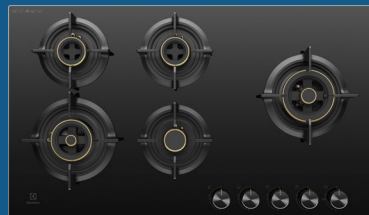

### EHG9351BC

90cm UltimateTaste 700  
3 cooking zones

- StepFlame delivers precise heat control to help you perfect a variety of techniques and dishes.
- FlameShield improves efficiency and results.
- Easy installation into existing kitchen counter cut-outs without additional modifications.
- Intense 5.2kW burner to lock in flavours.
- Dimensions (mm) : 130 (H) x 900 (W) x 520 (D)

### EHG9530BC

90cm UltimateTaste 300  
5 cooking zones

- Full Brass Burner : Brass burners to sear, simmer and pan fry.
- Mini triple-ring burner for intense, even heat Distribution.
- DualFlame provides the heat to simmer or stir-fry.
- Blue flame burns efficiently to lower energy cost.
- Dimensions (mm) : 130 (H) x 900 (W) x 520 (D)