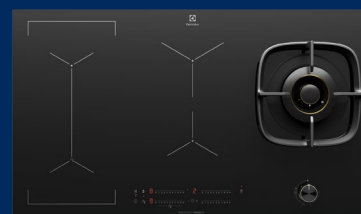

EHH957BE

90cm UltimateTaste 900
4 cooking zones

- Versatile induction with high-power gas burner.
- SenseFry adjusts heat for even frying results.
- Select the bridge function to combine two zones.
- Hob2hood : Hands-Free Hood.
- Dimensions (mm) : 51 (H) X 910 (W) X 520 (D)

MRP: 1,53,990

UTSAV PRICE: 1,48,990