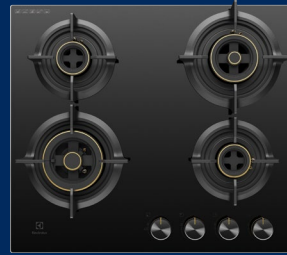

### EHG9430BCD

90cm UltimateTaste 300  
4 cooking zones

- Full Brass Burner : Brass burners to sear, simmer and pan fry.
- Mini triple-ring burner for intense, even heat Distribution.
- DualFlame provides the heat to simmer or stir-fry.
- Blue flame burns efficiently to lower energy cost.
- Dimensions (mm) : 130 (H) x 900 (W) x 520 (D)

MRP: 49,990

UTSAV PRICE: 24,000

**EHG7330BC**

78cm UltimateTaste 300  
3 cooking zones

- Full Brass Burner : Brass burners to sear, simmer and pan fry.
- Mini triple-ring burner for intense, even heat Distribution.
- DualFlame provides the heat to simmer or stir-fry.
- Blue flame burns efficiently to lower energy cost.
- Dimensions (mm) : 130 (H) x 780 (W) x 450 (D)

**MRP: 40,990****UTSAV PRICE: 22,000****EHG6430BC**

60cm UltimateTaste 300  
4 cooking zones

- Full Brass Burner : Brass burners to sear, simmer and pan fry.
- Mini triple-ring burner for intense, even heat Distribution.
- DualFlame provides the heat to simmer or stir-fry.
- Blue flame burns efficiently to lower energy cost.
- Dimensions (mm) : 130 (H) x 600 (W) x 520 (D)

**MRP: 42,490****UTSAV PRICE: 22,000****EHG6330BC**

60cm UltimateTaste 300  
3 cooking zones

- Full Brass Burner : Brass burners to sear, simmer and pan fry.
- Mini triple-ring burner for intense, even heat Distribution.
- DualFlame provides the heat to simmer or stir-fry.
- Blue flame burns efficiently to lower energy cost.
- Dimensions (mm) : 130 (H) x 600 (W) x 520 (D)